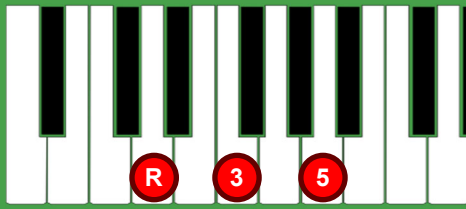

MINOR CHORDS

SeeMyChord.com

Minor chords - Formula: 1-b3-5

Cm

C#m/Dbm

Dm

D#m/Ebm

Em