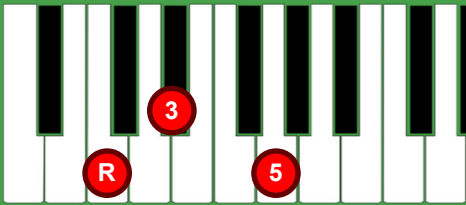

MINOR CHORDS

SeeMyChord.com

Minor chords - Formula: 1-b3-5

Cm

C#m/Dbm

Dm

D#m/Ebm

Em