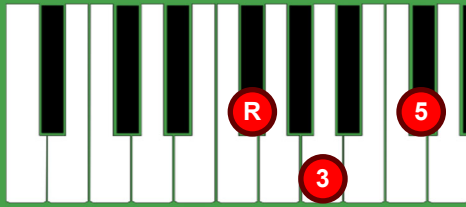

MINOR CHORDS

SeeMyChord.com

Minor chords - Formula: 1-b3-5

Cm

C#m/Dbm

Dm

D#m/Ebm

Em

Fm

F#m/Gbm

Gm

G#m/Abm

Am

A#m/Bbm

Bm