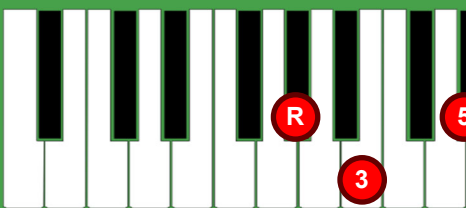

MINOR CHORDS

SeeMyChord.com

Minor chords - Formula: 1-b3-5

Cm

C#m/Dbm

Dm

D#m/Ebm

Em

Fm

F#m/Gbm

Gm

G#m/Abm

Am

A#m/Bbm

Bm