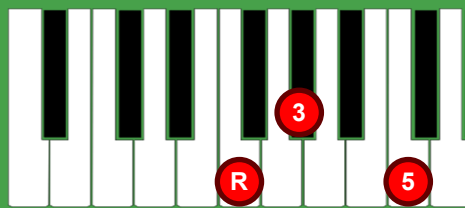

MINOR CHORDS

SeeMyChord.com

Minor chords - Formula: 1-b3-5

Cm

C#m/Dbm

Dm

D#m/Ebm

Em