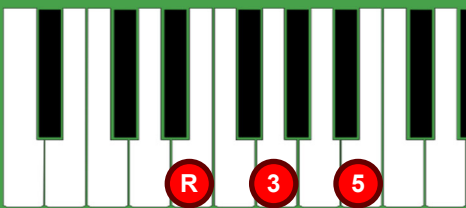

MINOR CHORDS

SeeMyChord.com

Minor chords - Formula: 1-b3-5

Cm

C#m/Dbm

Dm

D#m/Ebm

Em