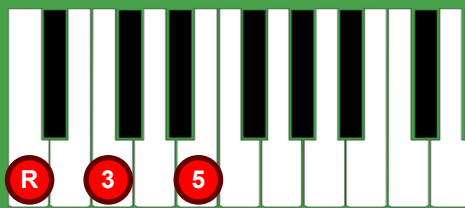

MINOR CHORDS

SeeMyChord.com

Minor chords - Formula: 1-b3-5

Cm

C#m/Dbm

Dm

D#m/Ebm

Em

Fm

F#m/Gbm

Gm

G#m/Abm

Am

A#m/Bbm

Bm